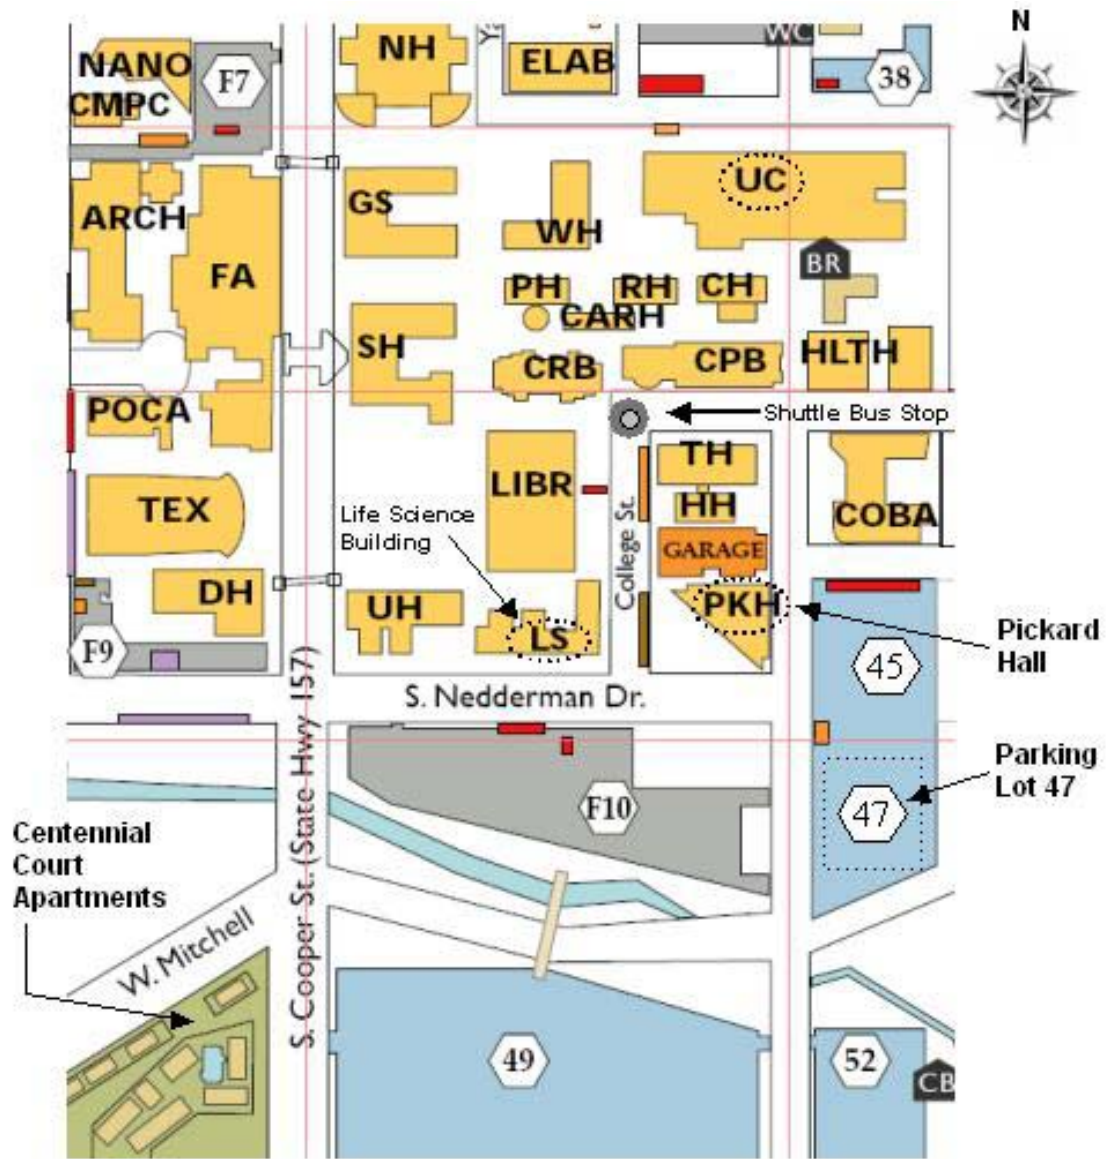

UT ARLINGTON CAMPUS MAP

PKH: Pickard Hall	 Conference Shuttle Bus Stop
LS: Live Science Building	 Reserved AIMS Conference Parking Lot 47
UC: University Center	
LIBR: Central Library	
CPB: Chemistry & Physics Building	